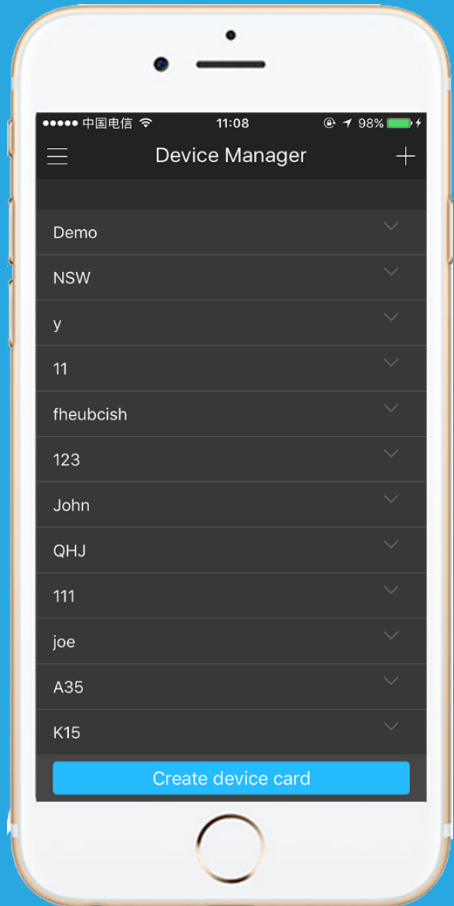

Add Device :

- ➔ Device Initialization
- ➔ P2P/Wi-Fi configuration
- ➔ IP/Domain
- ➔ Dahua/Quick DDNS
- ➔ Import from P2P/DDNS account
- ➔ Import from other Phone/Tablet

P2P/Wi-Fi configuration

Three steps to complete the installation

Power-on

Download
APP

Scan QR
Code

Import from other phone/tablet

It max supports 10 units of device to generate QR code

Include password info, so the code should be confidential

Remote Config

- ➔ Video Detect
- ➔ Alarm Setting
- ➔ Camera Setting
- ➔ Storage Schedule
- ➔ Modify User Password

Camera | Live

Batch open, max. 256ch

1/4/9/16 window split,
digital zoom by gesture

Close all/Remember previous videos

Close/Open one previous videos

Stream control

Instant playback

PTZ