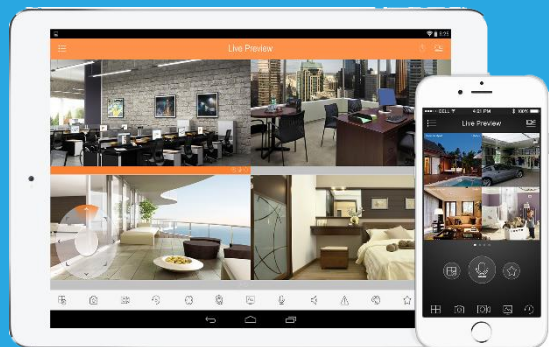

S

ystem

Live, Playback, Alarm
Notification...

One way of the remote monitor

Mobile Client

DMSS for iOS / Android

PC

Web client or SmartPSS