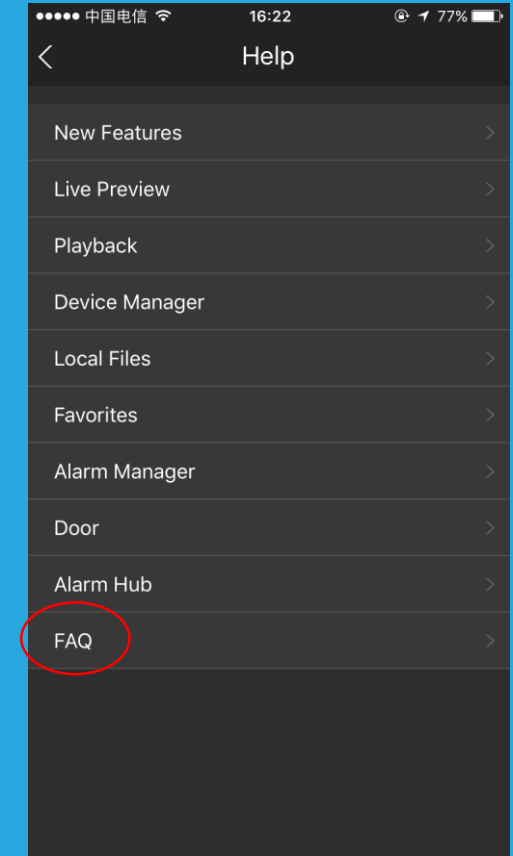

More | FAQ

Check here open FAQ