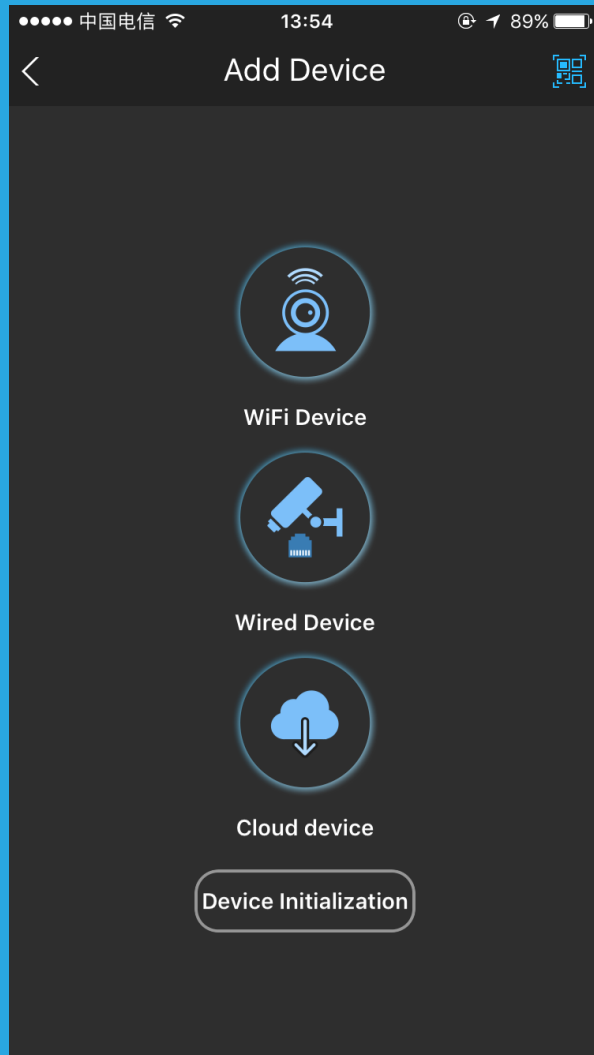

Support NVR, DVR,
IPC, PTZ

Door

Support Video
Intercom product

Alarm

Support wireless
Alarm Host

Main

→ Camera

Device, Live, Playback, Alarm push, E-map

→ Door

Live, Call, Event

→ Alarm

Switch protection mode, Alarm push, Video linkage

→ More

FAQ

Camera Door Alarm More

Camera | Device

Add Device :

- ➔ Device Initialization
- ➔ P2P/Wi-Fi configuration
- ➔ IP/Domain
- ➔ Dahua/Quick DDNS
- ➔ Import from P2P/DDNS account
- ➔ Import from other Phone/Tablet

P2P/Wi-Fi configuration

Three steps to complete the installation

Power-on

Download
APP

Scan QR
Code

Import from other phone/tablet

It max supports 10 units of device to generate QR code

Include password info, so the code should be confidential

Remote Config

- ➔ Video Detect
- ➔ Alarm Setting
- ➔ Camera Setting
- ➔ Storage Schedule
- ➔ Modify User Password