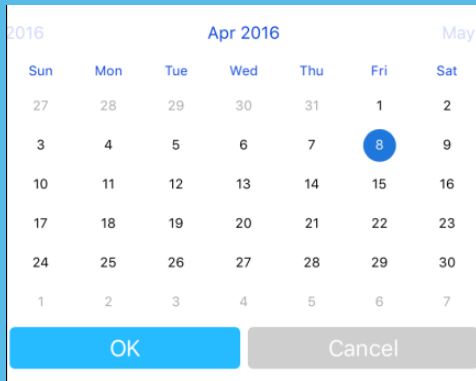

Power-on

Download
APP

Scan QR
Code

Import from other phone/tablet

It max supports 10 units of device to generate QR code

Include password info, so the code should be confidential

Remote Config

- ➔ Video Detect
- ➔ Alarm Setting
- ➔ Camera Setting
- ➔ Storage Schedule
- ➔ Modify User Password

Camera | Live

Batch open, max. 256ch

1/4/9/16 window split,
digital zoom by gesture

Close all/Remember previous videos

Close/Open one previous videos

Stream control

Instant playback

PTZ

Fisheye dewarping

Camera | Playback

New time selection, calendar style

Search by Normal, MD, Alarm

Batch mode, max. search record of 4ch

Video Playback

Batch open, max. 4ch

Image playback