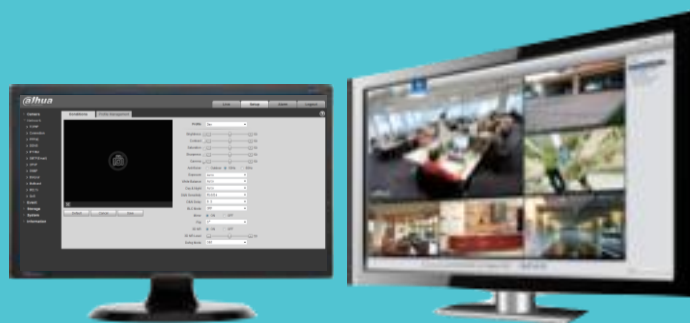

S

ystem

Live, Playback, Alarm
Notification...

One way of the remote monitor

Mobile Client

DMSS for iOS / Android

PC

Web client or SmartPSS