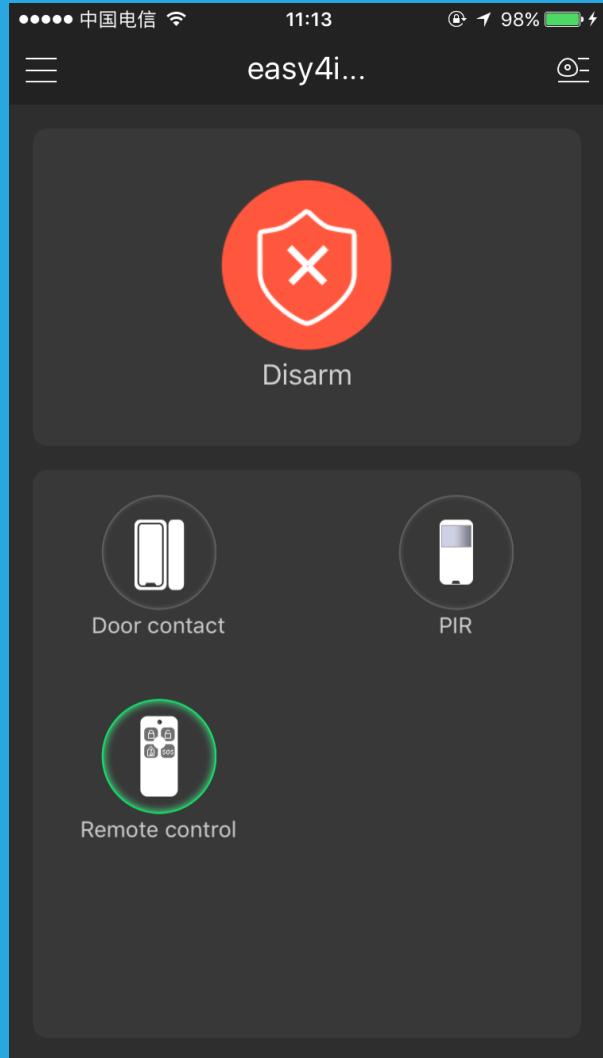

Mute

Gesture digital zoom

Unlock

Unlock two locks

Unlock two locks of VTO remotely

Door | Call

Monitor and unlock remotely

APP is running

Live preview

When APP is running and VTO calls, show live video of VTO

APP is not running

Click message

Live preview

Camera Door Alarm More

Alarm | Device

Add device by scan QR Code

Alarm | Device

Display different status :
online, offline, low power,
pause protection

Switch different protection mode :at home, out home, custom

Alarm push, can be linked to CCTV and Door video

Camera Door Alarm **More**