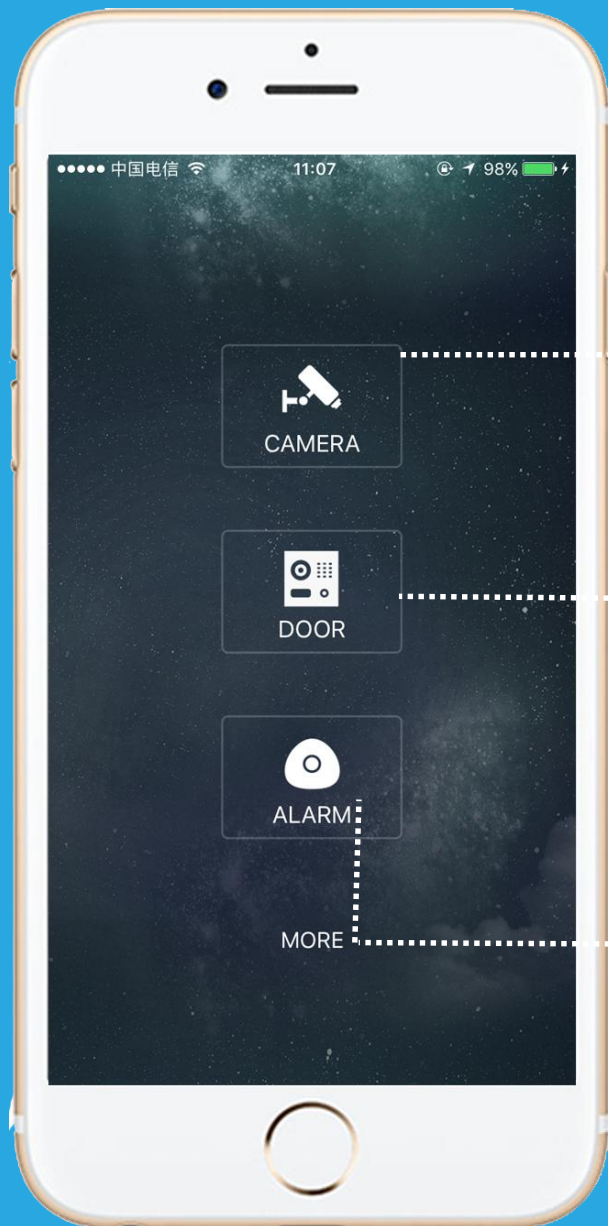

DSS

Centralized management platform

How is DMSS working?

Remote surveillance

Multiple platforms

Android 3.2 or above

iOS 7.0 or above

iOS 7.0 or above

Android 3.2 or above

iDMSS
Lite/Plus

gDMSS
Lite/Plus

iDMSS Lite/Plus HD

gDMSS Lite/Plus HD

DMSS Function Introduction

Main

Camera

Support NVR, DVR,
IPC, PTZ

Door

Support Video
Intercom product

Alarm

Support wireless
Alarm Host

Main

→ Camera

Device, Live, Playback, Alarm push, E-map

→ Door

Live, Call, Event

→ Alarm

Switch protection mode, Alarm push, Video linkage

→ More

FAQ

Camera Door Alarm More

Camera | Device