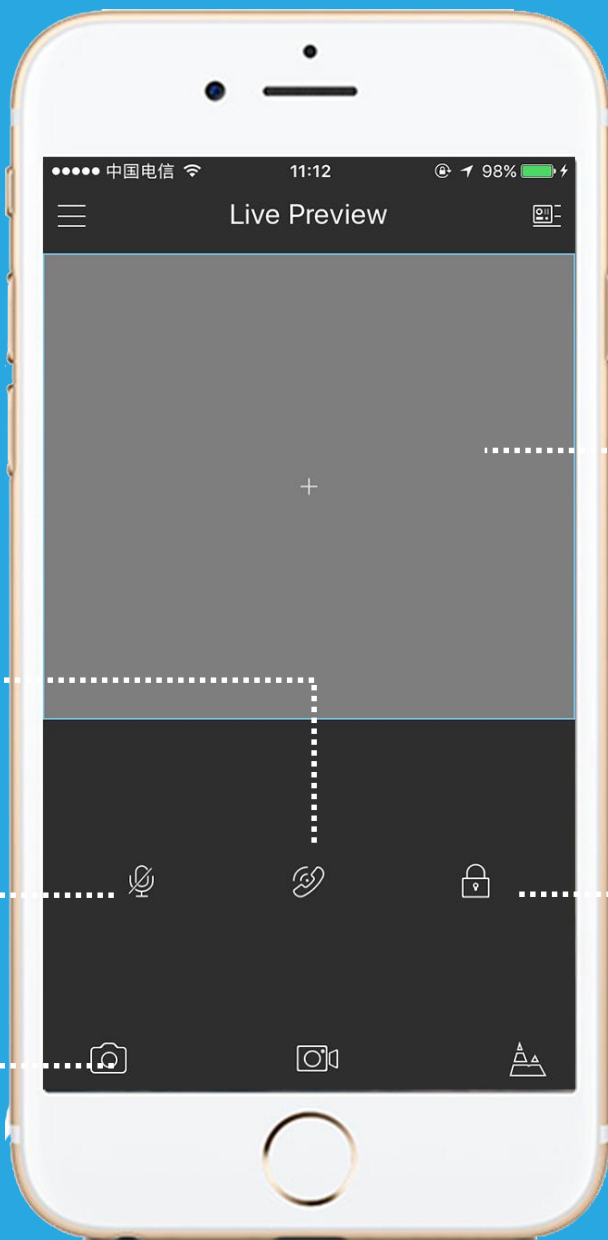

Door | Live

Call, two-way talk

Device: SN, IP/Domain

Mute

Gesture digital zoom

Unlock