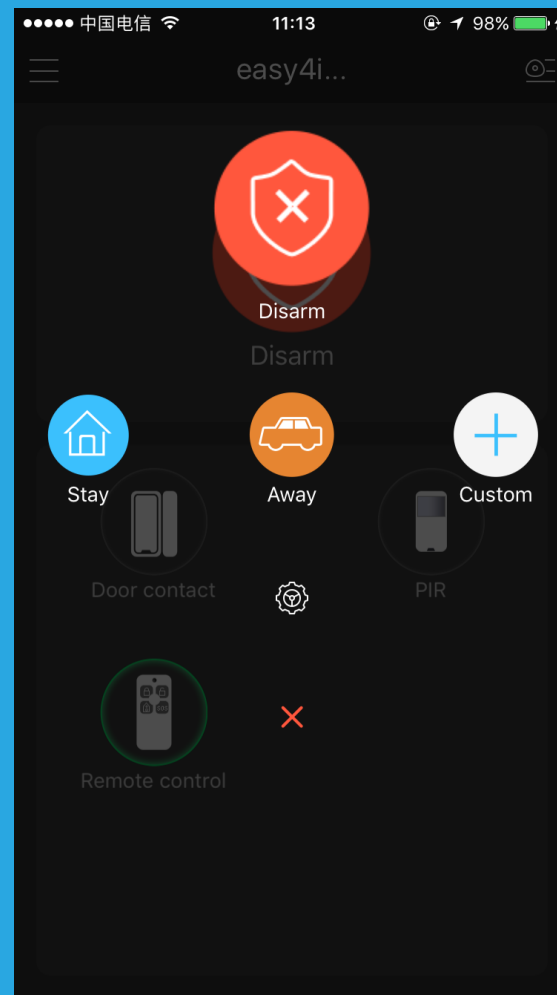

Mute

Gesture digital zoom

Unlock

Unlock two locks

Unlock two locks of VTO remotely

Door | Call

Monitor and unlock remotely

APP is running

Live preview

When APP is running and VTO calls, show live video of VTO

APP is not running

Click message

Live preview

Camera Door Alarm More

Alarm | Device

Add device by scan QR Code

Alarm | Device

Display different status :
online, offline, low power,
pause protection

Switch different protection mode :at home, out home, custom

Alarm push, can be linked to CCTV and Door video

Camera Door Alarm **More**