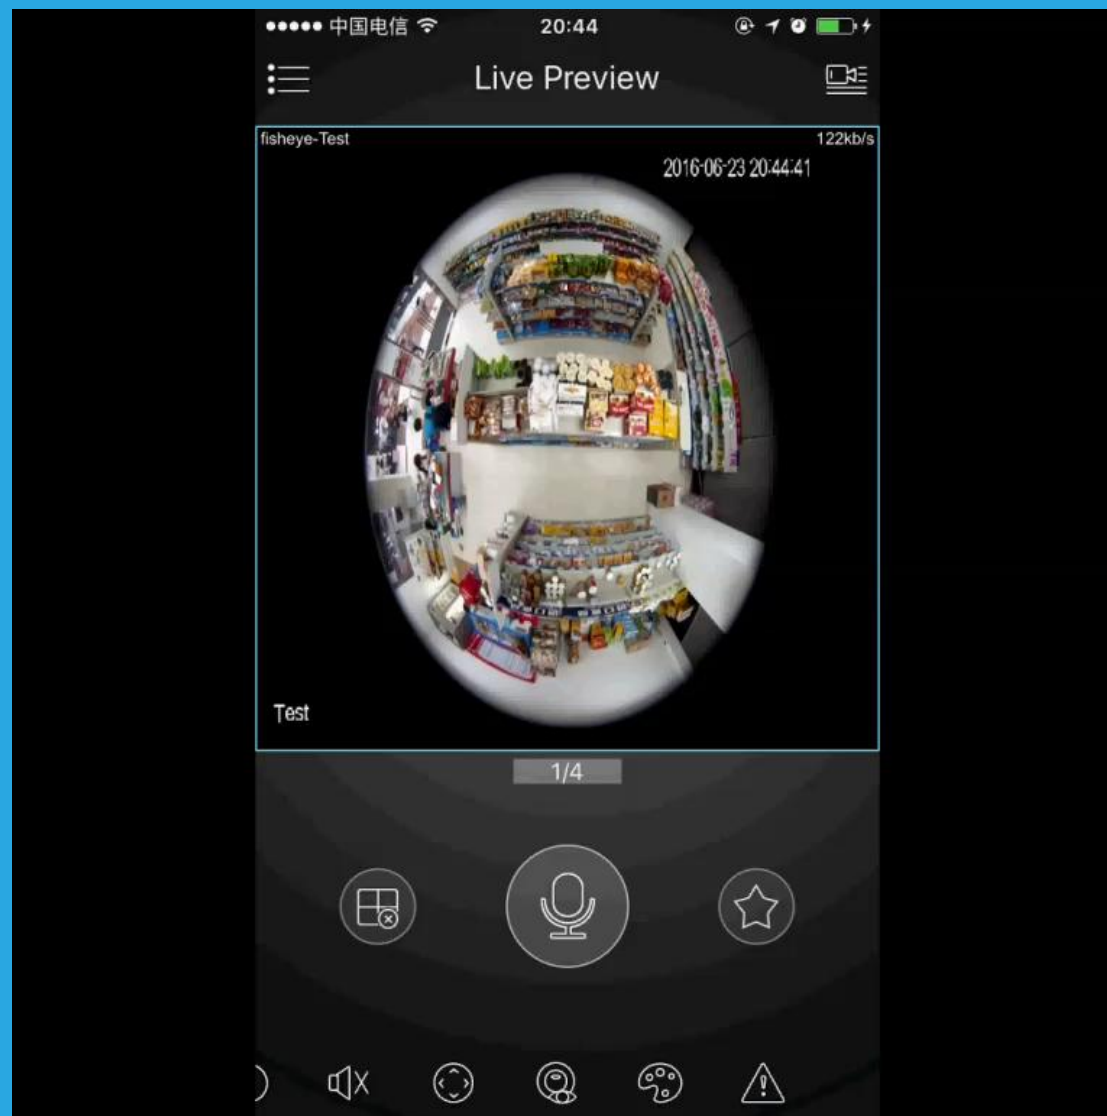

Camera | Live

Batch open, max. 256ch

1/4/9/16 window split,
digital zoom by gesture

Close all/Remember previous videos

Close/Open one previous videos

Stream control

Instant playback

PTZ