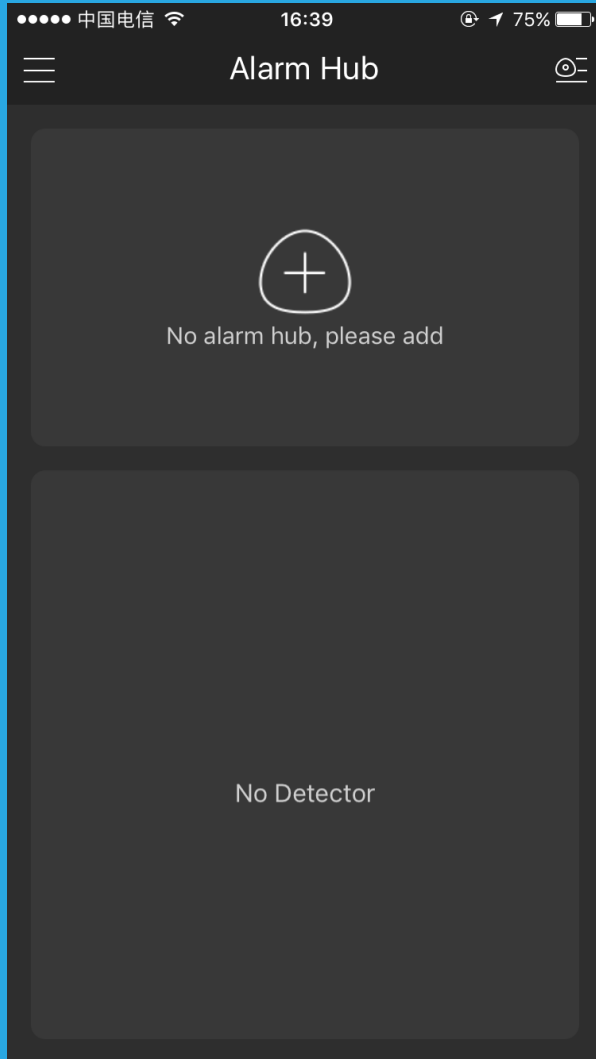

Mute

Gesture digital zoom

Unlock

Unlock two locks

Unlock two locks of VTO remotely

Door | Call

Monitor and unlock remotely

APP is running

Live preview

When APP is running and VTO calls, show live video of VTO

APP is not running

Click message

Live preview

Camera Door Alarm More

Alarm | Device

Add device by scan QR Code