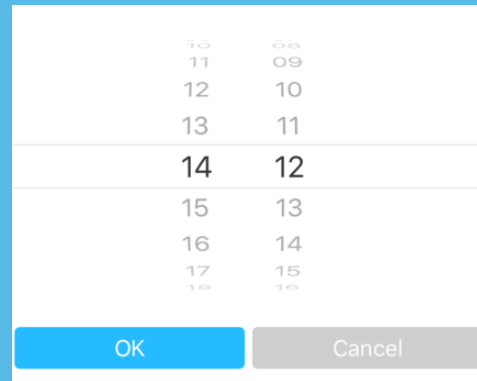

Camera | Live

Batch open, max. 256ch

1/4/9/16 window split,
digital zoom by gesture

Close all/Remember previous videos

Close/Open one previous videos

Stream control

Instant playback

PTZ

Fisheye dewarping

Camera | Playback

New time selection, calendar style

Search by Normal, MD, Alarm

Batch mode, max. search record of 4ch

Video Playback

Batch open, max. 4ch

Image playback