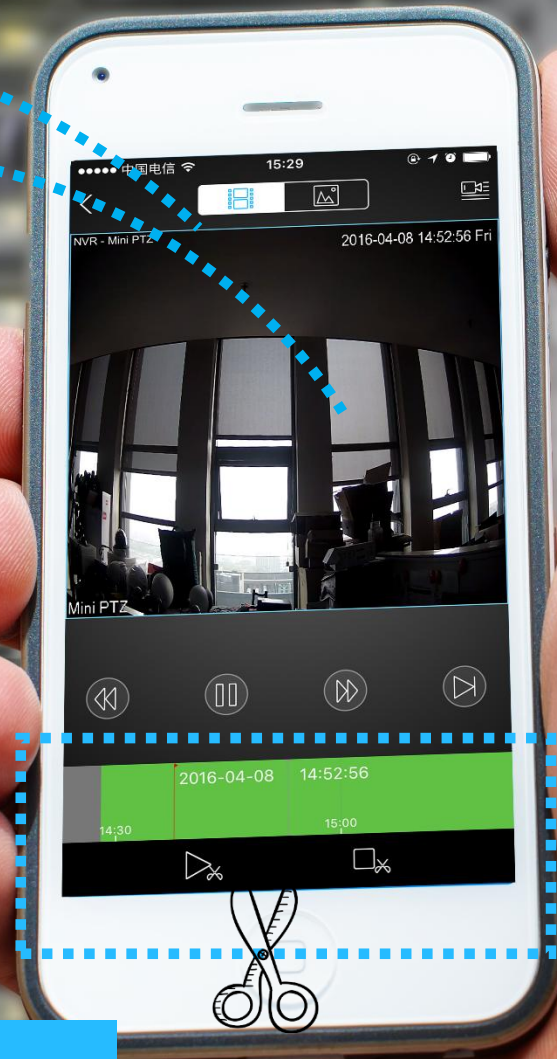

Fisheye dewarping

Camera | Playback

New time selection, calendar style

Search by Normal, MD, Alarm

Batch mode, max. search record of 4ch

Video Playback

Batch open, max. 4ch

Image playback

1/4 window split, digital zoom by gesture

Faster play

Next frame

Cut, max. 30min

Video Cut

- ➔ You can view cut video in local files
- ➔ Cut time cannot exceed 30 minutes

Camera | Alarm Push

Process: