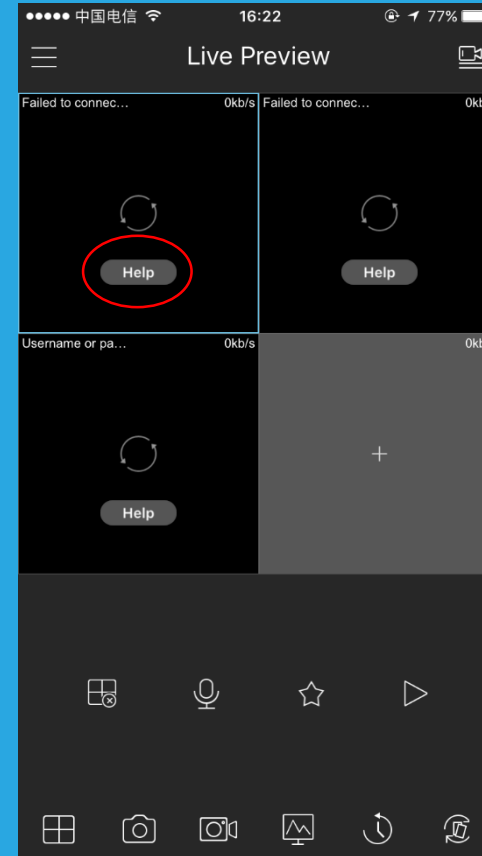

More | FAQ

Check here open FAQ