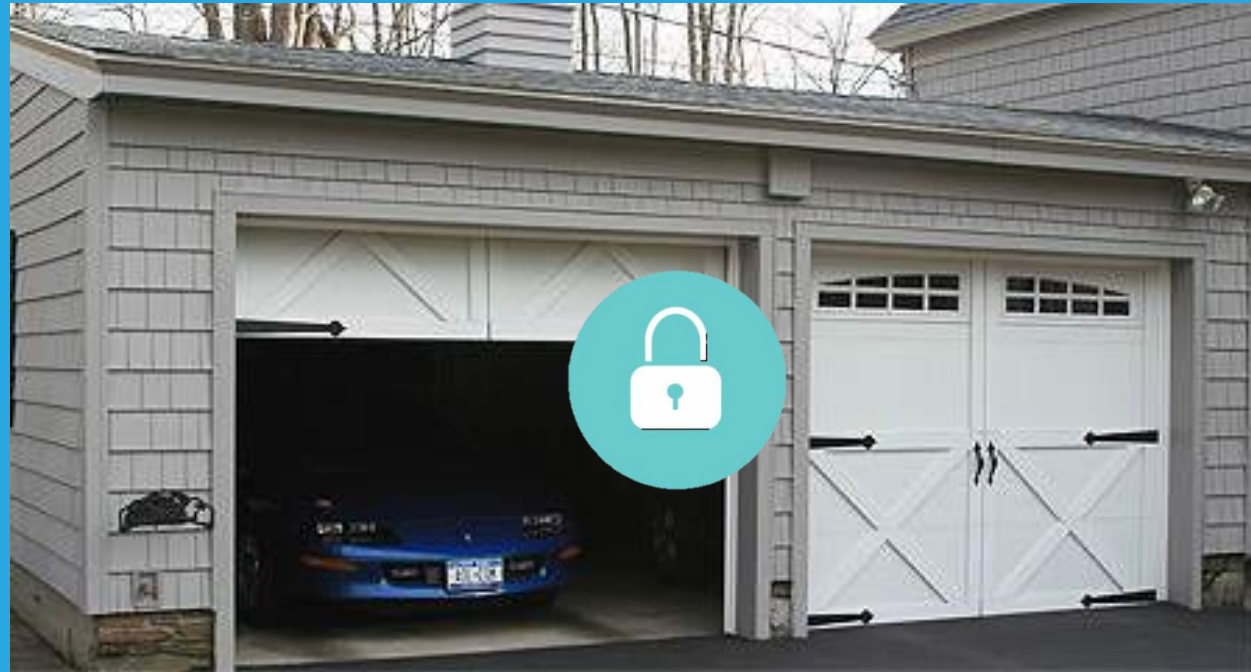

- ① Enable event of device — Device
- ② Allow notifications of APP— Phone
- ③ Push notification of this device— APP

Tips: Only plus version

Camera Door Alarm More

Door | Live

Call, two-way talk

Device: SN, IP/Domain

Mute

Gesture digital zoom

Unlock

Unlock two locks

Unlock two locks of VTO remotely

Door | Call

Monitor and unlock remotely

APP is running