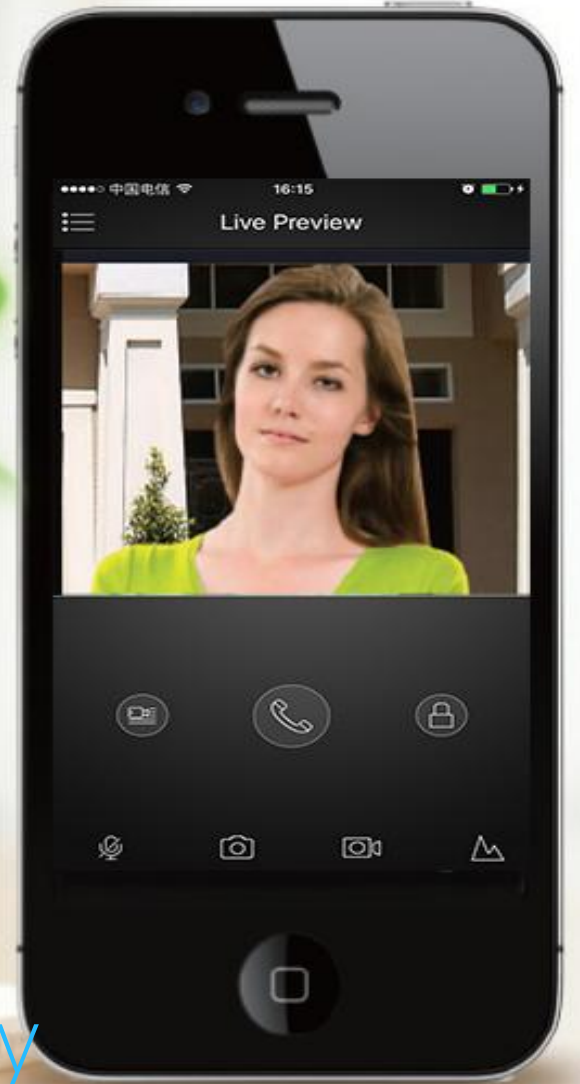

Mute

Gesture digital zoom

Unlock

Unlock two locks

Unlock two locks of VTO remotely

Door | Call

Monitor and unlock remotely

APP is running

Live preview

When APP is running and VTO calls, show live video of VTO

APP is not running

Click message

Live preview

Camera Door Alarm More

Alarm | Device

Add device by scan QR Code