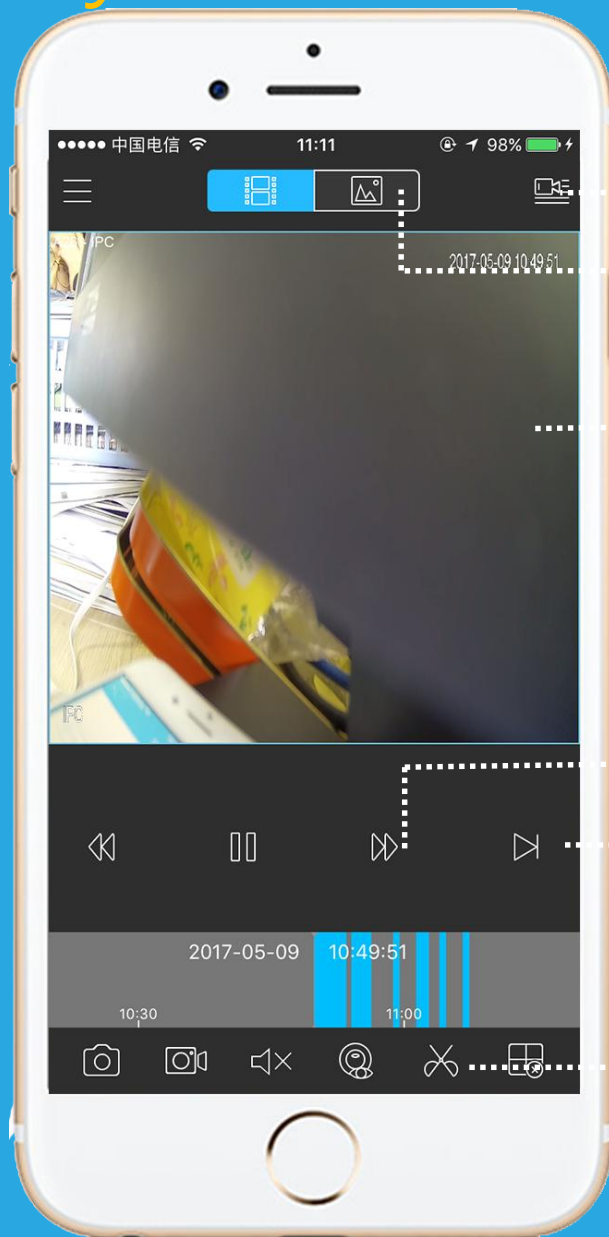

Fisheye dewarping

Camera | Playback

New time selection, calendar style

Search by Normal, MD, Alarm

Batch mode, max. search record of 4ch

Video Playback

Batch open, max. 4ch

Image playback

1/4 window split, digital zoom by gesture

Faster play

Next frame

Cut, max. 30min

Video Cut

- ➔ You can view cut video in local files
- ➔ Cut time cannot exceed 30 minutes

Camera | Alarm Push

Process: