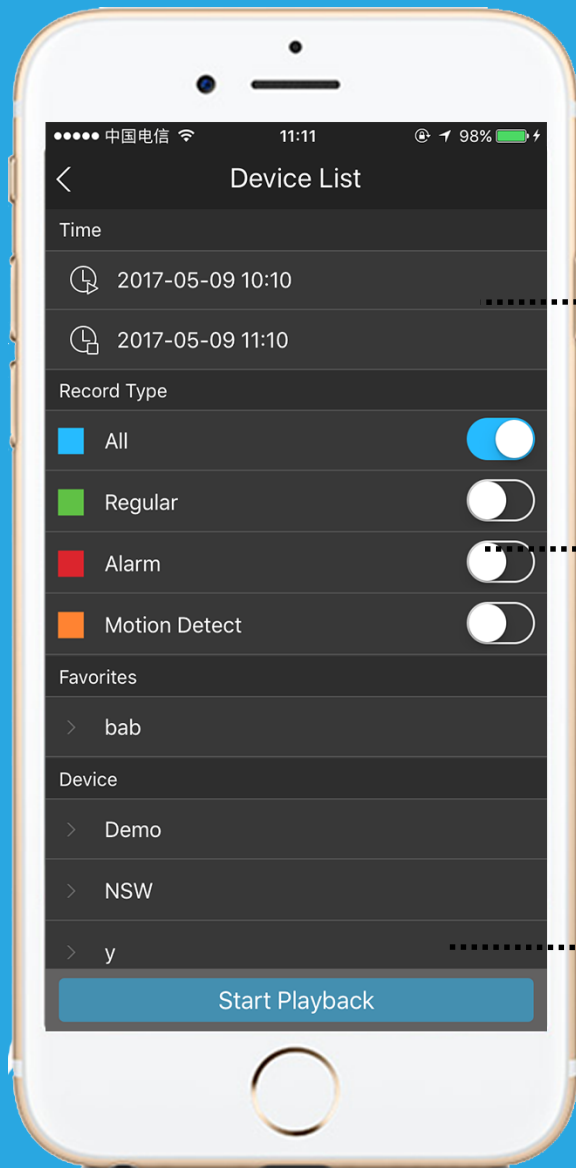

Power-on

Download
APP

Scan QR
Code

Import from other phone/tablet

It max supports 10 units of device to generate QR code

Include password info, so the code should be confidential

Remote Config

- ➔ Video Detect
- ➔ Alarm Setting
- ➔ Camera Setting
- ➔ Storage Schedule
- ➔ Modify User Password

Camera | Live

Batch open, max. 256ch

1/4/9/16 window split,
digital zoom by gesture

Close all/Remember previous videos

Close/Open one previous videos

Stream control

Instant playback

PTZ

Fisheye dewarping

Camera | Playback

New time selection, calendar style

Search by Normal, MD, Alarm

Batch mode, max. search record of 4ch

Video Playback

Batch open, max. 4ch

Image playback

1/4 window split, digital zoom by gesture

Faster play

Next frame

Cut, max. 30min

Video Cut

- ➔ You can view cut video in local files
- ➔ Cut time cannot exceed 30 minutes

Camera | Alarm Push

Process: