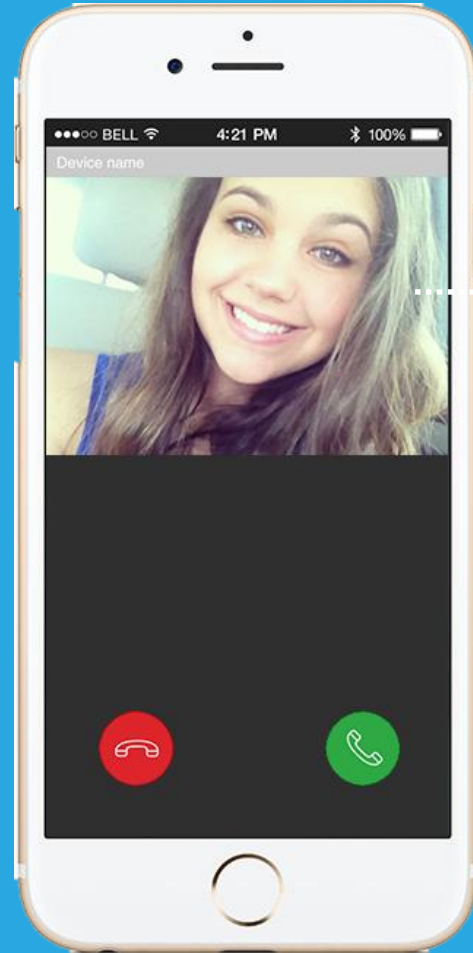

Mute

Gesture digital zoom

Unlock

Unlock two locks

Unlock two locks of VTO remotely

Door | Call

Monitor and unlock remotely

APP is running

Live preview

When APP is running and VTO calls, show live video of VTO

APP is not running

Click message

Live preview

Camera Door Alarm More

Alarm | Device

Add device by scan QR Code