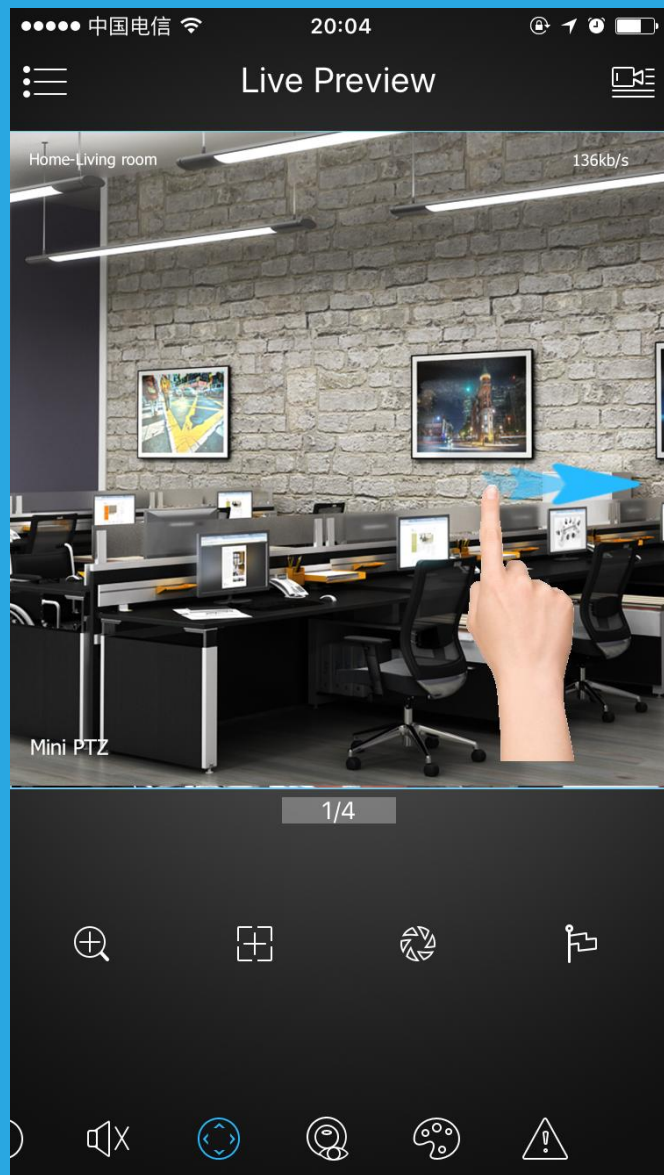

Camera | Live

Batch open, max. 256ch

1/4/9/16 window split,
digital zoom by gesture

Close all/Remember previous videos

Close/Open one previous videos

Stream control

Instant playback

PTZ