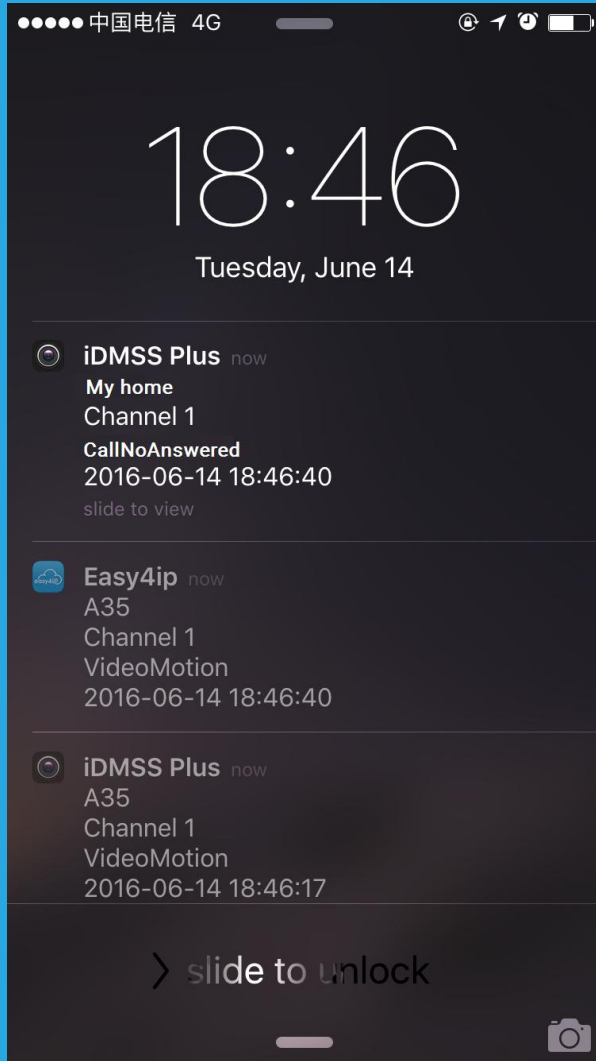

- ① Enable event of device — Device
- ② Allow notifications of APP— Phone
- ③ Push notification of this device— APP

Tips: Only plus version

Camera Door Alarm More

Door | Live

Call, two-way talk

Device: SN, IP/Domain

Mute

Gesture digital zoom

Unlock

Unlock two locks

Unlock two locks of VTO remotely

Door | Call

Monitor and unlock remotely

APP is running

Live preview

When APP is running and VTO calls, show live video of VTO

APP is not running

Click message

Live preview

Camera Door Alarm More

Alarm | Device

Add device by scan QR Code