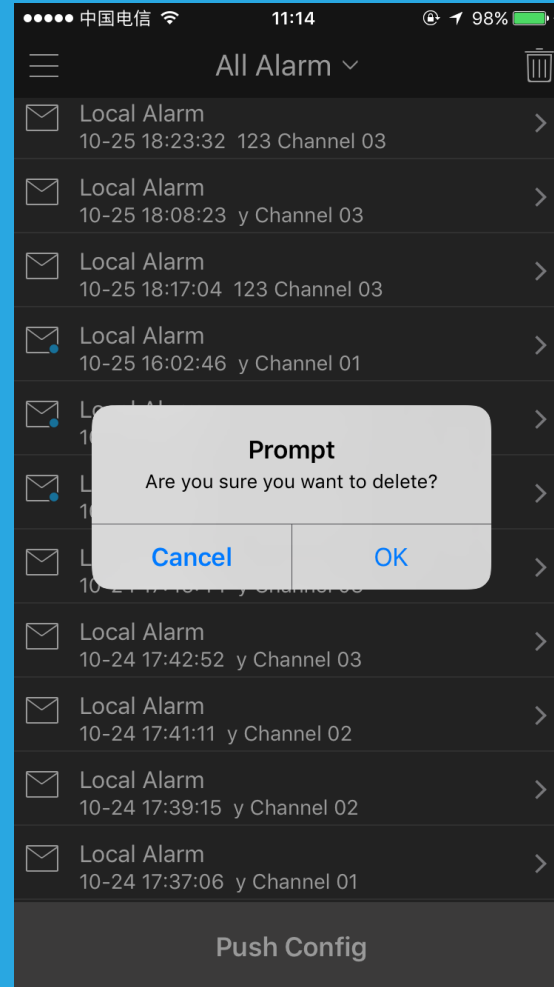

Mute

Gesture digital zoom

Unlock

Unlock two locks

Unlock two locks of VTO remotely

Door | Call

Monitor and unlock remotely

APP is running

Live preview

When APP is running and VTO calls, show live video of VTO

APP is not running

Click message

Live preview

Camera Door Alarm More

Alarm | Device

Add device by scan QR Code

Alarm | Device

Display different status :
online, offline, low power,
pause protection

Switch different protection mode :at home, out home, custom

Alarm push, can be linked to CCTV and Door video

Camera Door Alarm **More**

More | FAQ

Check here open FAQ

Planning

Version Planning | **DMSS APP**

Pad V3.4 (2017.5.28)

1. DMSS HD version

Phone V3.49 (2017.6.15)

1. Access to ARC5402A-GW