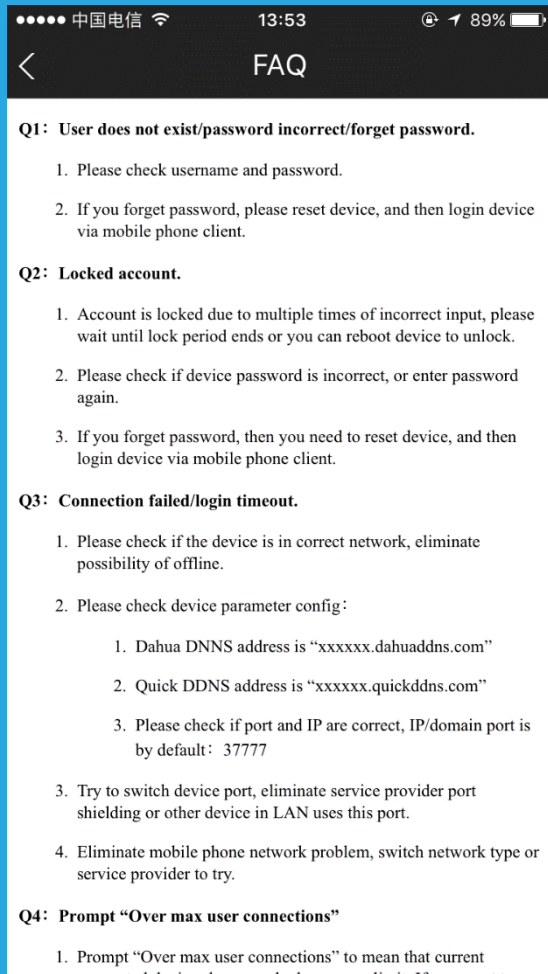

More | FAQ

Check here open FAQ